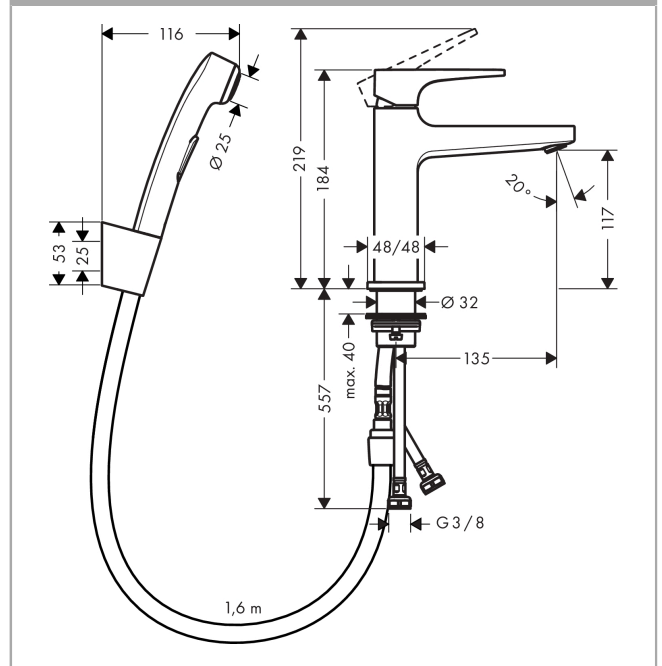

Metropol

Single lever basin mixer with loop handle with bidette hand shower and shower hose 160 cm

Surfaces: **Chrome** Article Number: **74522000**

Description

product features

- consists of: single lever basin mixer, bidette hand shower, shower holder, shower hose, waste set
- ComfortZone 110
- projection 135 mm
- flow rate at 3 bar: 5 l/min
- ceramic cartridge
- temperature limitation adjustable
- suitable for continuous flow water heaters
- push-open waste set G 1¼
- material waste set: metal
- connection dimension: DN15

Technology

Product image

Scale drawing

Flowchart