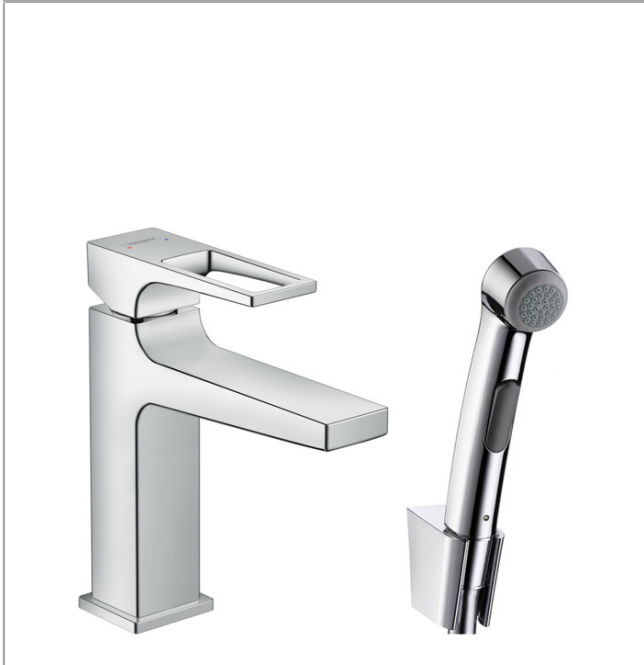

Metropol

Single lever basin mixer with loop handle with bidette hand shower and shower hose 160 cm

Surfaces: **Chrome** Article Number: **74522000**

Description

product features

- consists of: single lever basin mixer, bidette hand shower, shower holder, shower hose, waste set
- ComfortZone 110
- projection 135 mm
- flow rate at 3 bar: 5 l/min
- ceramic cartridge
- temperature limitation adjustable
- suitable for continuous flow water heaters
- push-open waste set G 1¼
- material waste set: metal
- connection dimension: DN15

Technology

Product image

Scale drawing

Flowchart